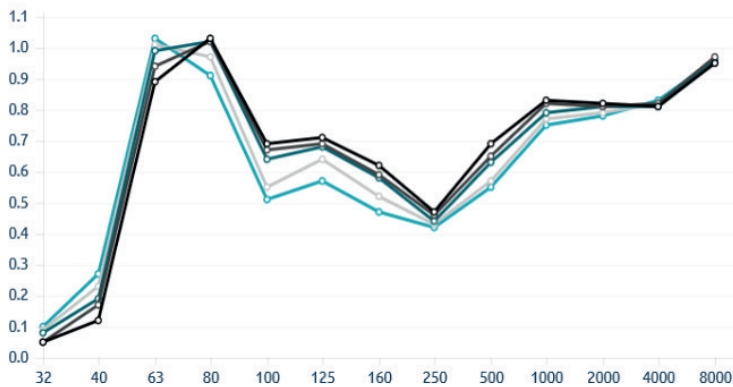

New fine-tuning possibilities.

The Corner bass trap is the latest in low frequency absorption. This elegant panel integrates a tuneable membrane over a sealed volume, containing a high performance acoustic core. A secondary compartment positions Helmholtz resonators in the high pressure zone of the room. The panel is completely tuneable, by means of an adjustable weighted membrane, allowing to pin-point the performance of the panel to a target frequency.

The panels' tuneable membrane works in a similar way to a speaker cone, allowing for a much superior - and controlled - performance. A central mass is supported by an elastic membrane - This mass can then be altered to change the resonant frequency of the membrane, stepping the peak performance of the Trap from 58 to 82 Hz.

Performance

58Hz to 66 Hz / 67Hz to 69 Hz / 70Hz to 72 Hz / 74Hz to 77 Hz / 78Hz to 82 Hz

Technical Information

Features

Type:

Tuneable weighted diafragmatic membrane

Tuneable absorption range: 58Hz to 82Hz.