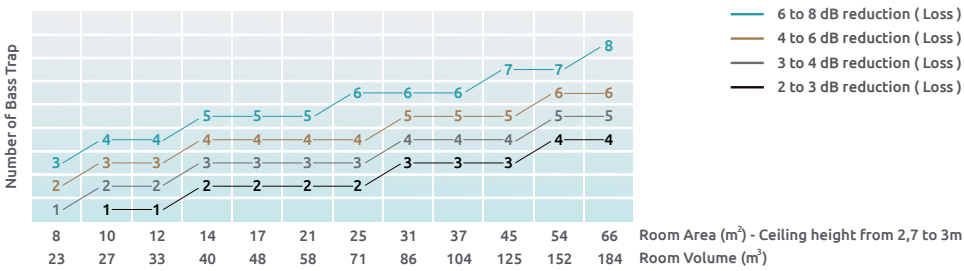

Corner Bass Trap performance

Fixing System