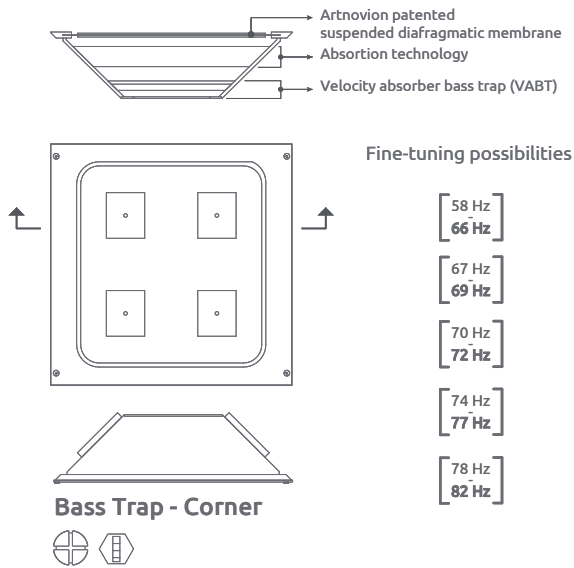

The panels' tuneable membrane works in a similar way to a speaker cone, allowing for a much superior - and controlled - performance. A central mass is supported by an elastic membrane - This mass can then be altered to change the resonant frequency of the membrane, stepping the peak performance of the Trap from 58 to 82 Hz.

.Tuneable weighted diafragmatic membrane

.Hz-by-Hz fine tuning

.New fine-tuning possibilities.

Material:

- Natural wood veneer
- Marine grade plywood structural frame
- Calibrated cell acoustic foam

This panels can only be installed on vertical wall corners. Not for ceiling use.

Dimensions:

FG - NW | 595x595x213mm

Purpose

- Room mode control
- Bass ratio control
- Low frequency RT reduction
- Improving low frequency response
- Reducing low frequency time decay

1 Select the weight layout to tune the bass trap to your desired frequency range.

2 Clip the front of the panel in to the bass trap body, leaving easy access to the membrane.

Recommended for

- Hi-Fi Listening Room
- Media Room
- Home Cinema
- Living Room

Corner Bass Trap performance

Fixing System